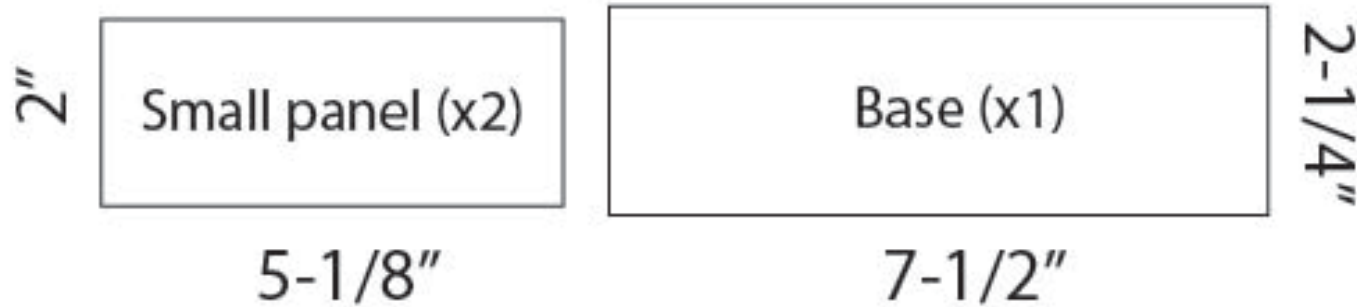

## Inside tank

Total dimensions:

L: 7.5" W: 2-1/4" H: 5-1/4"

## Outside tank

Total dimensions:

L: 8" W: 2-3/4" H: 5-1/2"

Panels are made of 1/8" acrylic sheets and are glued together using acrylic glue of strength 4.